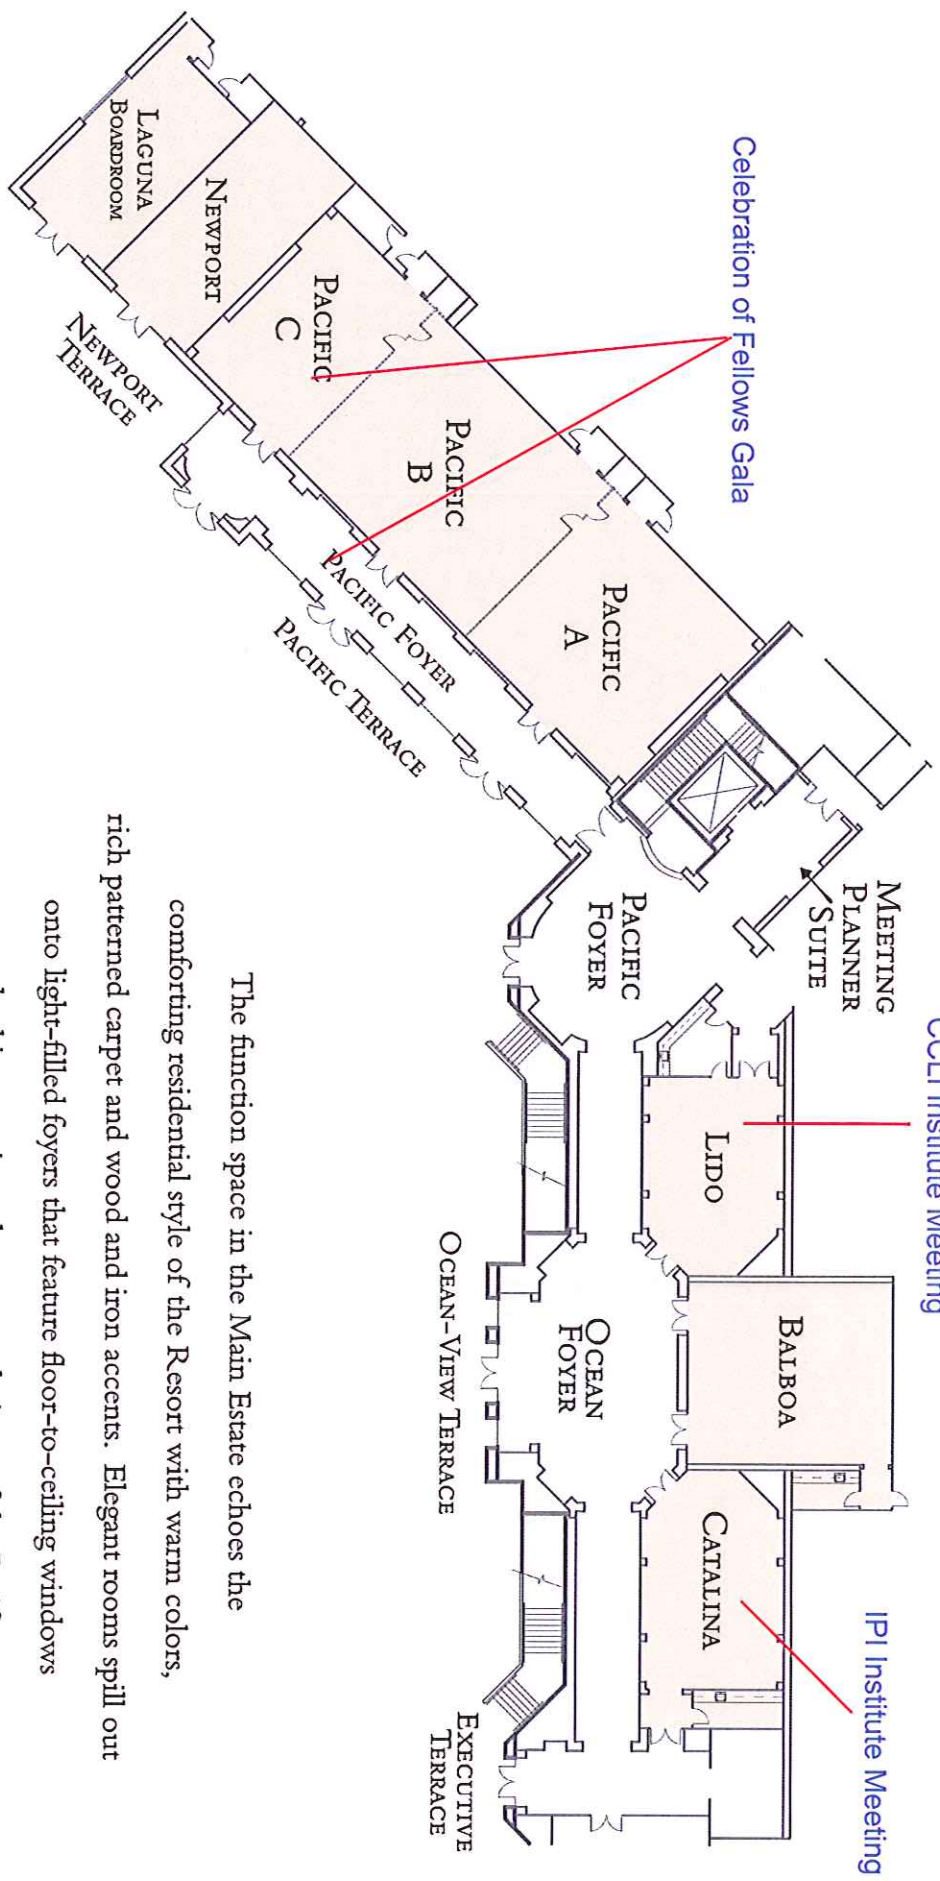

Main Estate

SPACE CAPACITIES

The function space in the Main Estate echoes the comforting residential style of the Resort with warm colors, rich patterned carpet and wood and iron accents. Elegant rooms spill out onto light-filled foyers that feature floor-to-ceiling windows overlooking manicured greens and views of the Pacific.