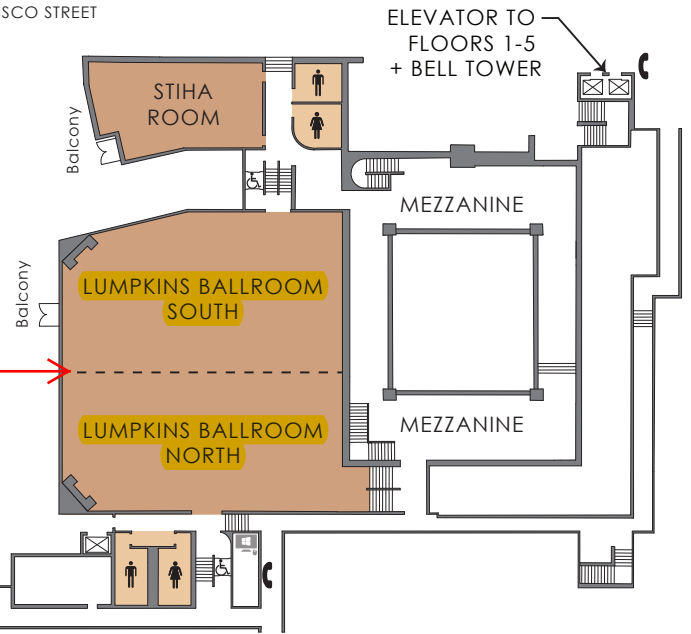

First Floor

La Fonda
On the Plaza™

100 E. San Francisco Street
Santa Fe, New Mexico 87501

Lobby

General Session
(Thursday & Friday)

Registration (Thursday & Friday)

Second Floor

Mezzanine & Ballroom

Celebration of Fellows Gala
(Thursday)

ELEVATOR TO
LA TERRAZA +
THE TERRACE

Third Floor

La Terraza

ELEVATOR TO
LA TERRAZA +
THE TERRACE

Welcome Reception (Wednesday)
Lunch (Thursday)

Breakfast (Thursday & Friday)

- Elevator
- Stairs
- Lift
- Restrooms
- House Phone