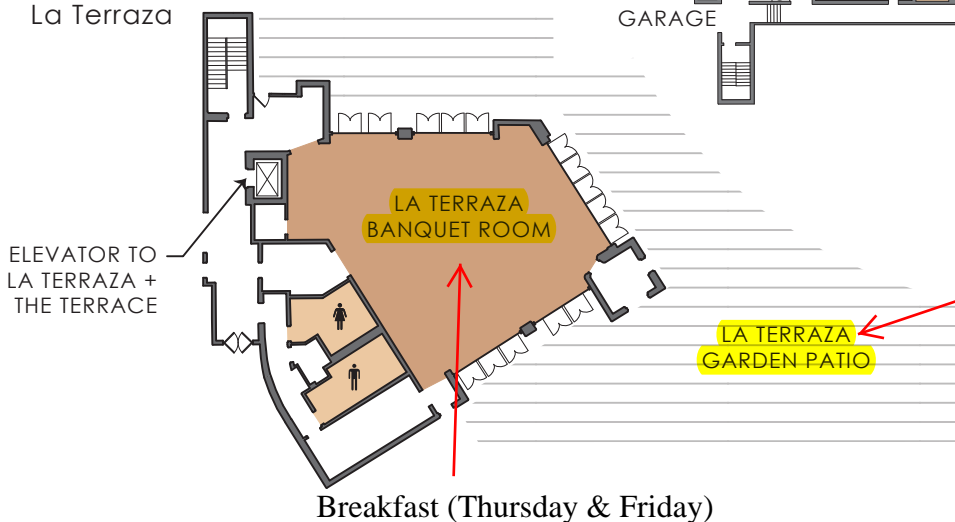

First Floor

La Fonda
On the Plaza™

100 E. San Francisco Street
Santa Fe, New Mexico 87501

Lobby

General Session
(Thursday & Friday)

Registration (Thursday & Friday)

Second Floor

Mezzanine & Ballroom

Celebration of Fellows Gala
(Thursday)

ELEVATOR TO
LA TERRAZA +
THE TERRACE

Third Floor

La Terraza

ELEVATOR TO
LA TERRAZA +
THE TERRACE

Welcome Reception (Wednesday)
Lunch (Thursday)

Breakfast (Thursday & Friday)

- Elevator
- Stairs
- Lift
- Restrooms
- House Phone