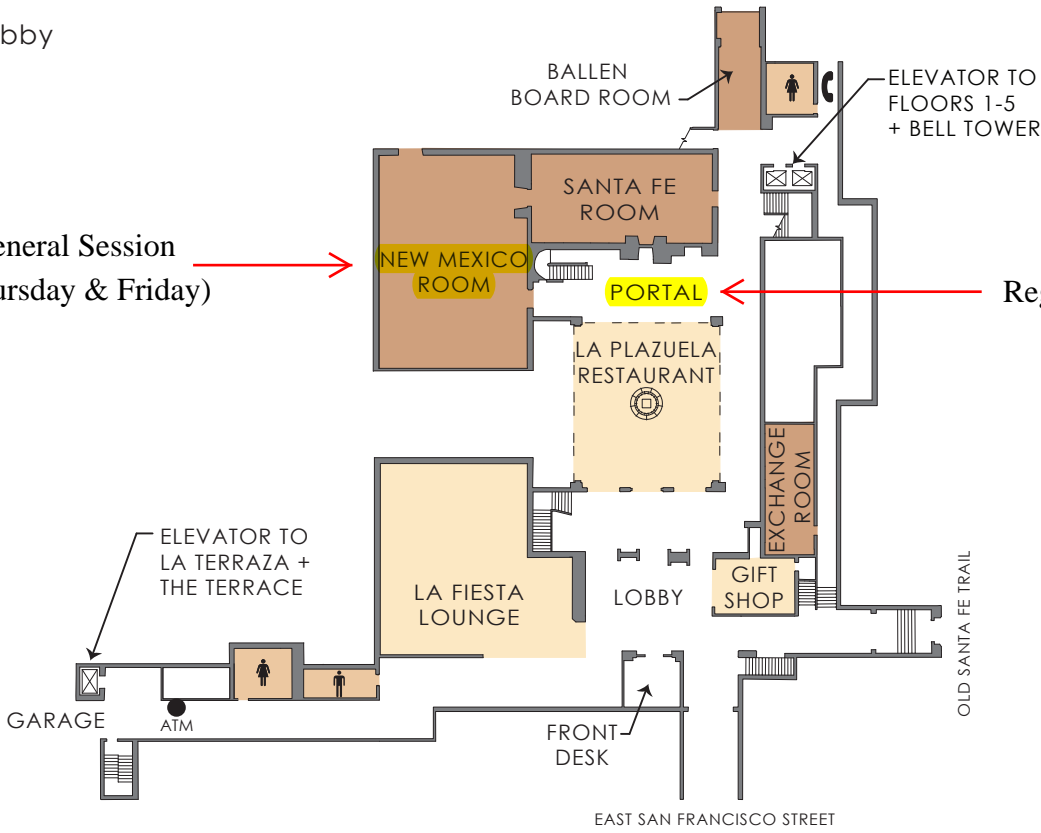

First Floor

La Fonda
On the Plaza™

100 E. San Francisco Street
Santa Fe, New Mexico 87501

Lobby

General Session
(Thursday & Friday)

Registration (Thursday & Friday)

Second Floor

Mezzanine & Ballroom

Celebration of Fellows Gala
(Thursday)

ELEVATOR TO
LA TERRAZA +
THE TERRACE

Third Floor

La Terraza

ELEVATOR TO
LA TERRAZA +
THE TERRACE

Welcome Reception (Wednesday)
Lunch (Thursday)

Breakfast (Thursday & Friday)

- Elevator
- Stairs
- Lift
- Restrooms
- House Phone